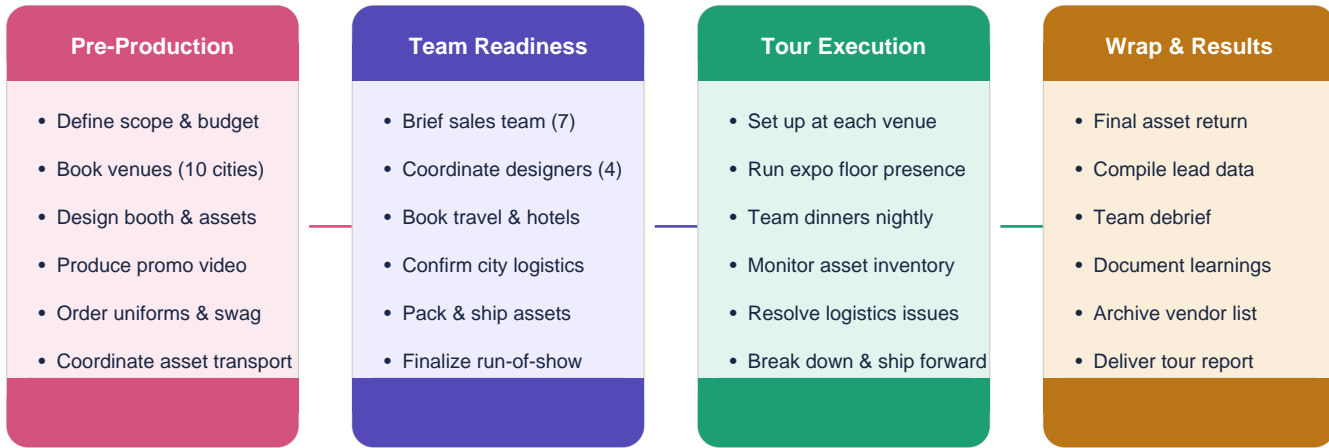

# Project workflow: National expo tour production

SunGrown Packaging / Everett Graphics · 2016 · Pre-production through wrap

## TOUR CITIES

## TEAM COMPOSITION & ASSETS